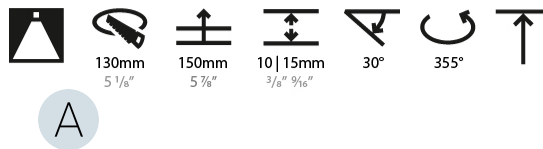

GENERAL

Series: Bioniq
 Subseries: Bioniq Round Adjustable
 Brand: Prolicht
 Division: Architectural
 Mounting Type: Recessed
 Mounting Location: Ceiling
 Subcategory: Downlight

PHYSICAL

Shape: Round
 Diameter (mm): 139
 Diameter (in): 5 1/2
 Height (mm): 137
 Height (in): 5 3/8
 Ceiling Thickness (mm): 10 / 12.5 / 15
 Ceiling Thickness (in): 3/8 or 1/2 or 9/16
 Min. Recessing Depth (mm): 150
 Min. Recessing Depth (in): 5 7/8
 Light Distribution: Adjustable / Downlight
 Weight (kg): 0.836
 Weight (lbs): 1.84
 Fixture Finish: SSR / BKV / CWI / CRY / HAB / LAG / UFT / ITA / RUA / RUR / MIC / FTG / MYG / TWT / LOD / PUS / FRO / FUP / KIA / POP / BLS / SPG / MEY / GOH / GUM / CHC / COM / ABZ / JAG / OBR / MOS / ROR
 Fixture Material: Aluminum Die Cast
 Cut-out Measurements: 130mm / 5 1/8"

LED

Number of LEDs: 1
 Color Temperature (°K): 2700 / 3000 / 3500 / 4000
 Max. Delivered Lumen (lm): 2191 / 2280 / 2415 / 2164
 Nominal Lumen (lm): 2909 / 3028 / 3208 / 3273
 CRI: >90 CRI
 Efficiency (%): 63.10%
 Lamp Life (hrs): 50000

OPTICAL

Reflector°: 18 / 38
 Optic°: Lens Pack - No Lens / Linear Spread Lens / Honeycomb / Spread Lens
 Adjustability: Rotational 355°; Tilt 30°

RATINGS AND CERTIFICATIONS

Certified By: Certified for North American Standards
 IP rating: IP20
 Zaneen Group Inc. © 2024, T 1800-388-3382, F 416-247-9319, www.zaneen.com