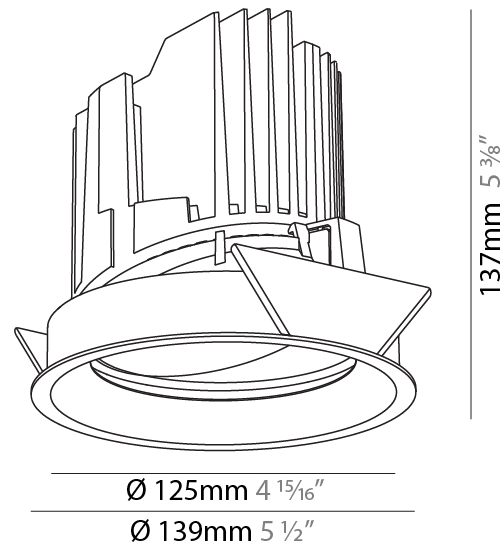

PHYSICAL

Shape: Round
Diameter (mm): 139
Diameter (in): 5 1/2
Height (mm): 137
Height (in): 5 3/8
Ceiling Thickness (mm): 10 / 12.5 / 15
Ceiling Thickness (in): 3/8 or 1/2 or 9/16
Min. Recessing Depth (mm): 150
Min. Recessing Depth (in): 5 7/8
Light Distribution: Adjustable / Downlight
Weight (kg): 0.853
Weight (lbs): 1.88
Fixture Finish: SSR / BKV / CWI / CRY / HAB / LAG / UFT / ITA / RUA / RUR / MIC / FTG / MYG / TWT / LOD / PUS / FRO / FUP / KIA / POP / BLS / SPG / MEY / GOH / GUM / CHC / COM / ABZ / JAG / OBR / MOS / ROR
Fixture Material: Aluminum Die Cast
Cut-out Measurements: 130mm / 5 1/8"

ELECTRICAL

Lamp Type: LED (Zhaga Standard)
Input Wattage (W): 28.6
Total Output Wattage (W): 26.4
Dimming: Tri-Mode (Non-Dimming and Phase Dimming (120Vac only) and 0-10V Dimming)
Driver Included: No
Driver Location: Recessed Housing
Driver Type: Constant Current - Universal
Driver Class: Class 2
Housing: See components
Input Voltage (V): 120 - 277
Constant Current (MA): 700

LED

Number of LEDs: 1
Color Temperature (°K): 2700 / 3000 / 3500 / 4000
Max. Delivered Lumen (lm): 1180 / 1930 / 2029 / 2070
Nominal Lumen (lm): 3210 / 3290 / 3459 / 3530
CRI: >90 CRI
Lamp Life (hrs): 50000

OPTICAL

Reflector: 10 / 18 / 36
Adjustability: Rotational 355°, Tilt 30°

RATINGS AND CERTIFICATIONS

Certified By: Certified for North American Standards
IP rating: IP54