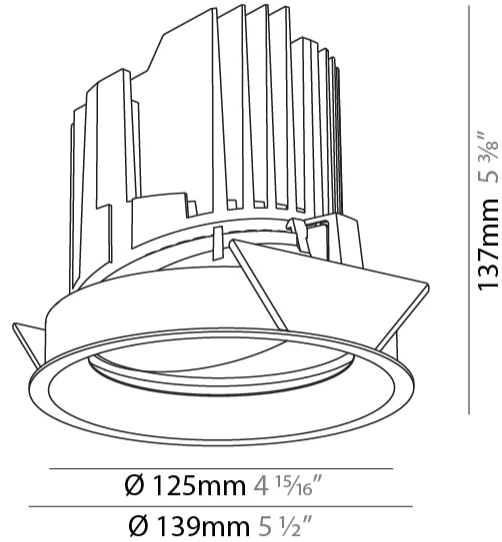

GENERAL

Series: Bioniq
 Subseries: Bioniq Round Adjustable
 Brand: Prolicht
 Division: Architectural
 Mounting Type: Recessed
 Mounting Location: Ceiling
 Subcategory: Downlight

PHYSICAL

Shape: Round
 Diameter (mm): 139
 Diameter (in): 5 1/2
 Height (mm): 137
 Height (in): 5 3/8
 Ceiling Thickness (mm): 10 / 12.5 / 15
 Ceiling Thickness (in): 3/8 or 1/2 or 9/16
 Min. Recessing Depth (mm): 150
 Min. Recessing Depth (in): 5 7/8
 Light Distribution: Adjustable / Downlight
 Weight (kg): 0.836
 Weight (lbs): 1.84
 Fixture Finish: SSR / BKV / CWI / CRY / HAB / LAG / UFT / ITA / RUA / RUR / MIC / FTG / MYG / TWT / LOD / PUS / FRO / FUP / KIA / POP / BLS / SPG / MEY / GOH / GUM / CHC / COM / ABZ / JAG / OBR / MOS / ROR
 Fixture Material: Aluminum Die Cast
 Cut-out Measurements: 130mm / 5 1/8"

LED

Number of LEDs: 1
 Color Temperature (°K): 2700 / 3000 / 3500 / 4000
 Max. Delivered Lumen (lm): 2191 / 2280 / 2415 / 2164
 Nominal Lumen (lm): 2909 / 3028 / 3208 / 3273
 CRI: >90 CRI
 Efficiency (%): 63.10%
 Lamp Life (hrs): 50000

OPTICAL

Reflector°: 18 / 38
 Optic°: Lens Pack - No Lens / Linear Spread Lens / Honeycomb / Spread Lens
 Adjustability: Rotational 355°; Tilt 30°

RATINGS AND CERTIFICATIONS

Certified By: Certified for North American Standards
 IP rating: IP20
 Zaneen Group Inc. © 2024, T 1800-388-3382, F 416-247-9319, www.zaneen.com